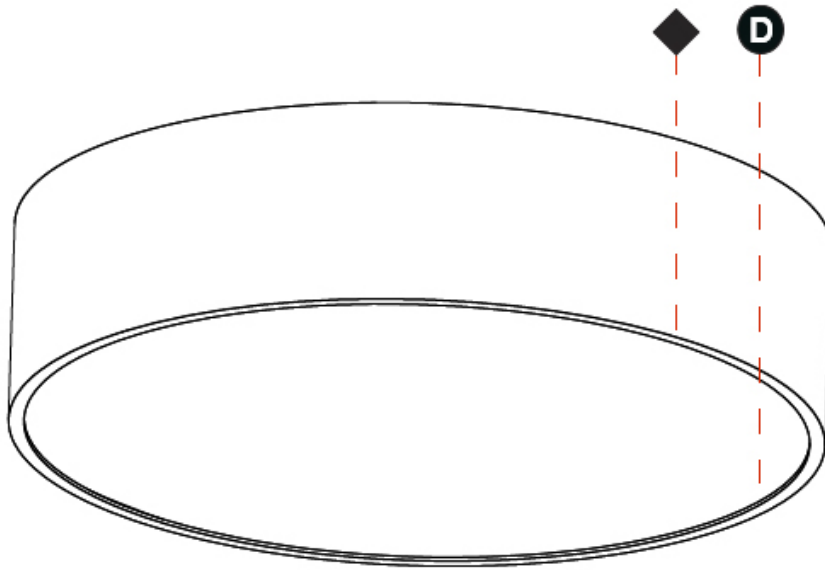

SIGN SURFACE

A3C020-

PROJECT	_____
TYPE	_____
SPECIFIER	_____
QUANTITY	_____
DATE	_____