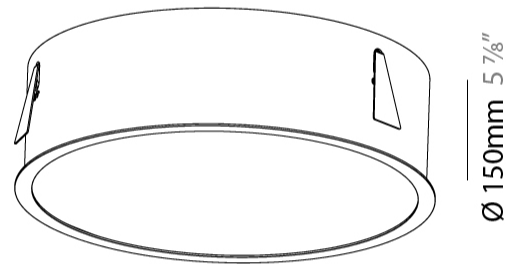

GENERAL

Series: Sign
Brand: Prolicht
Division: Architectural
Mounting Type: Recessed
Mounting Location: Ceiling
Subcategory: Ambient

PHYSICAL

Shape: Round
Diameter (mm): 492
Diameter (in): 19 3/8
Height (mm): 150
Height (in): 5 7/8
Ceiling Thickness (mm): 10 / 12.5 / 15 / 25
Ceiling Thickness (in): 3/8 or 1/2 or 9/16 or 1
Min. Recessing Depth (mm): 160
Min. Recessing Depth (in): 6 5/16
Light Distribution: Direct
Weight (kg): 4.983
Weight (lbs): 10.986
Diffuser: PMMA - Opal or Micro-Prism
Fixture Finish: SSR / BKV / CWI / CRY / HAB / UFT / ITA / RUA / FTG / MYG / LOD / PUS / FRO / FUP / KIA / POP / BLS / SPG / MEY / GOH / GUM / CHC / COM / ABZ / JAG / OBR / MOS / ROR
Fixture Material: Extruded Aluminum / Steel
Cut-out Measurements: 480mm / 18 7/8"

ELECTRICAL

Lamp Type: LED (Zhaga Standard)
Input Wattage (W): 35
Total Output Wattage (W): 30
Dimming: Tri-Mode (Non-Dimming and Phase Dimming (120Vac only) and 0-10V Dimming)
Driver Included: Yes
Driver Location: Integrated
Driver Type: Constant Current - Universal
Driver Class: Class 2
Input Voltage (V): 120 - 277
Constant Current (MA): 500

LED

Color Temperature (°K): 3000 / 4000
Max. Delivered Lumen (lm): 3090 / 3332 / 3400
CRI: >80 CRI
Efficiency (%): 0.72
Lamp Life (hrs): 50000

OPTICAL

RATINGS AND CERTIFICATIONS

Certified By: Certified for North American Standards
IP rating: IP20

Ø 492mm 19 3/8"

Ø 150mm 5 7/8"